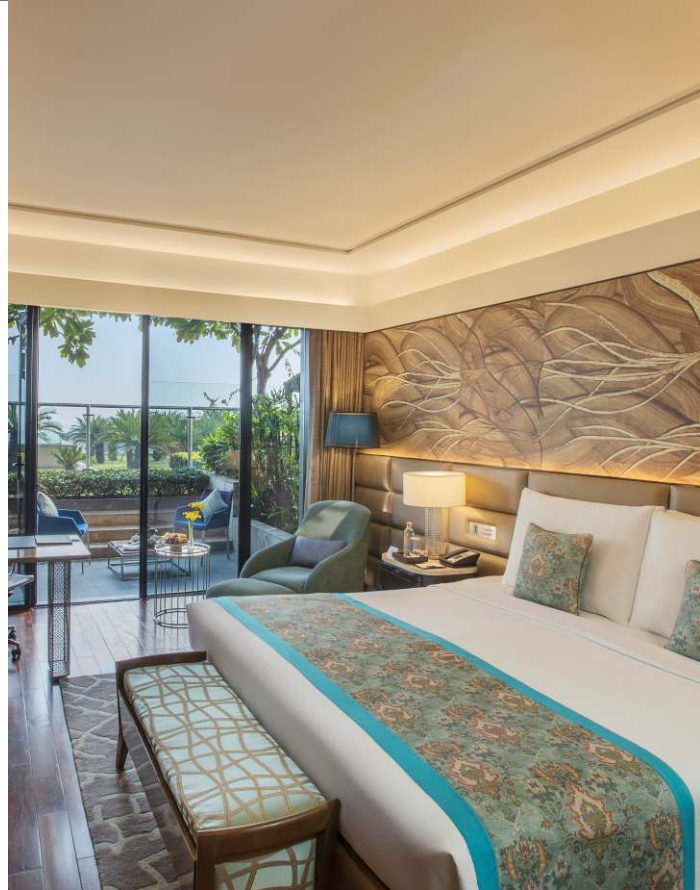

Club Room with Balcony