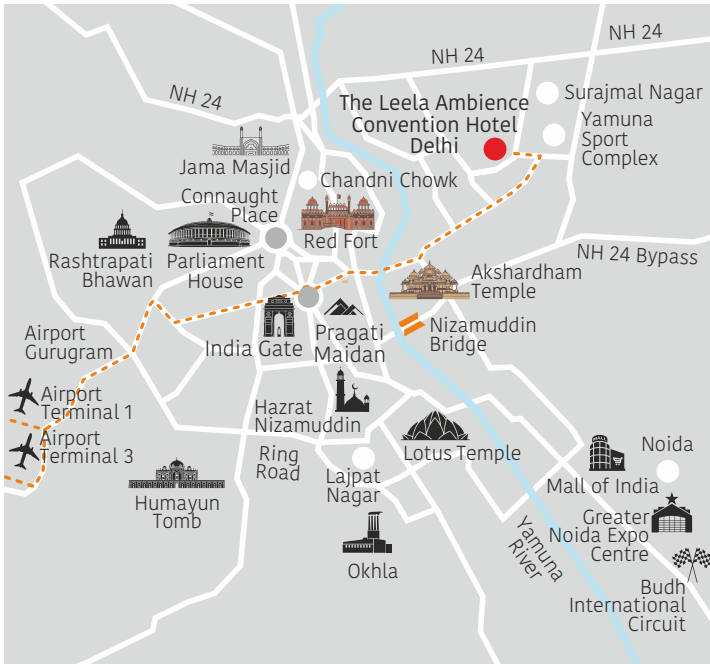

RESERVATIONS & INFORMATION

THE LEELA PALACES, HOTELS AND RESORTS

GDS CHAIN CODE: LR

THE LEELA RESERVATIONS

WORLDWIDE TOLL FREE

INDIA	1-800-1031-444
USA	855 670 3444
UK	08000 261 111
HONG KONG	800 906 444
SINGAPORE	1800 223 4444
PRIVATE LINES	+ 91 124 4425 444

www.theleela.com

PREFERRED HOTELS AND RESORTS WORLDWIDE

TOLL NUMBER 1 817 567 9633

Asia & Pacific

Australia, China, Hong Kong, India, Japan, Singapore, New Zealand, Taiwan, Thailand

Central & South America

Argentina, Brazil, Chile, Colombia

Europe

Austria, Belgium, France, Germany, Ireland, Italy, Netherlands, Norway, Russia, Spain, Sweden, Switzerland, UK

Middle East & Africa

Israel, South Africa, UAE

North America

Canada, USA, Mexico

www.preferredhotels.com

TRANSPORTATION

International Airport: 25 Kms.

Metro Station: 1 Km.

(Karkardooma and

Mansarovar Park)

New Delhi Railway Station: 11 Kms.

The Leela Ambience Convention Hotel Delhi

1, CBD, Maharaja Surajmal Road, Near

Yamuna Sports Complex, Delhi - 110032 India

Tel: +91 11 7172 1234

Fax: +91 11 7172 1235

E mail : reservations@theleela.com

THE LEELA

**AMBIENCE DELHI
CONVENTION HOTEL**

The Leela Palaces, Hotels and Resorts: Bengaluru, Chennai, Jaipur, New Delhi, Udaipur, Bhartiya City Bengaluru, Delhi, Gandhinagar, Gurugram, Mumbai, Ashtamudi, Kovalam and Hyderabad.