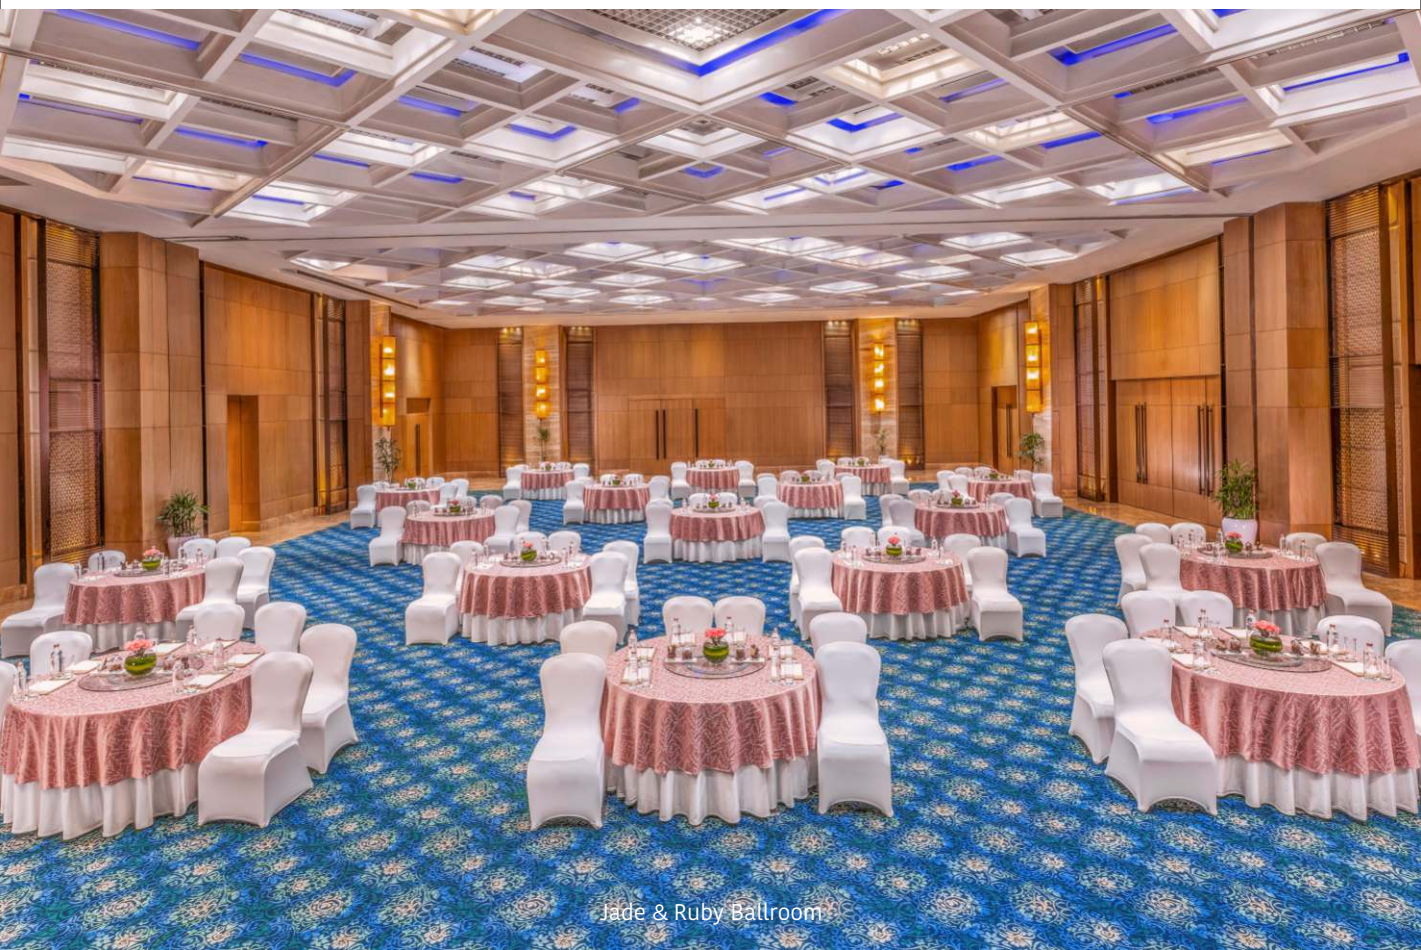

General information

Languages: English, Hindi
Currency: Indian Rupee
All major credit cards accepted

MAHARAJA SURAJMAL ROAD

DELHI

The Leela Ambience Convention Hotel features 480 luxurious guest rooms and suites which are elegant, well-appointed and equipped with the latest in technology. The hotel also offers 70,000 sq. ft. of multi-purpose meeting and banqueting space, including a pillar-less ballroom of 24,497 sq. ft. with pre-function areas in excess of 25,000 sq. ft. making it one of the largest luxury convention hotels in India.

- Grand Sapphire Ballroom divisible into 5 parts with pre-function areas. Adjoining Emerald Ballroom with a pre-function area.
- 7 meeting rooms and 2 boardrooms
- 4 outdoor venues

Spa and Fitness

- The Spa, specializes in Indian therapies along with a modern salon which offers expertise in hair care, make up and bridal services
- Two well-equipped fitness centres
- Techno Gym cardiovascular equipment special features
- Two outdoor swimming pools
- Recreation Zone

Special Features

- Florist on request
- Sight seeing tours
- Currency exchange

Café Knosh - All-day Fine Dining Restaurant

Club Room with Balcony

Jade & Ruby Ballroom

BANQUET & MEETING ROOM SEATING CAPACITY

*The seating plan may vary as per the event layout.

BANQUET & MEETING ROOM FLOOR PLAN

- 1 TULIP
- 2 PLUMERIA
- 3 JASMINE
- 4 ORCHID
- 5 HIBISCUS
- 6 SECRETARIAT OFFICE

RESERVATIONS & INFORMATION

THE LEELA PALACES, HOTELS AND RESORTS